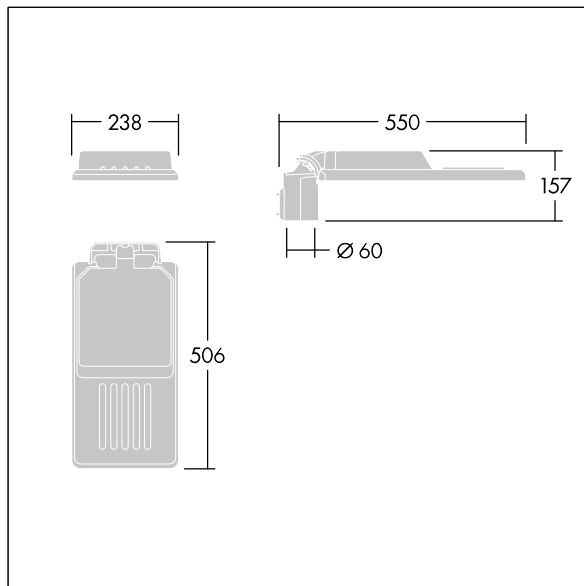

96636159 IS S 36L25-730 NR CL2 WS0.3 M60 GY-S

ISO 9223 C5	ida LAMP SKY APPROVED	IP66	IK08					T _a 35
----------------	--------------------------	------	------	--	--	--	--	-------------------

Isaro

A discrete and flexible road and street lantern with durable high performance. Programmable LED driver, set for fixed output, driving 36 LEDs at 250mA. Body: small size, die-cast aluminium (EN AC-44300), powder coated textured Light grey textured (150) - partly painted. Shaft: Light grey textured (150) - partly painted. Cover: Extra White glass. Fixings: stainless steel with anti-galvanic treatment. narrow road optic, with Colour Rendering Index min.: 70, Correlated colour temperature*: 3000 Kelvin LEDs supplied. Class II electrical, Impact strength: IK08, IP66, T_a max.: 50°C. Supplied with Ø60mm spigot adaptor which can be fitted for post-top (0°/5°/10° tilt) or side-entry (-20°/-15°/-10°/-5°/0° tilt). Pre-wired with 0.3m, 1.5mm² H07RN-F cable.

Dimensions: 550 x 238 x 157 mm
 Luminaire input power: 28.2 W
 Luminaire luminous flux: 4431 lm
 Luminaire efficacy: 157 lm/W
 Weight: 4.06 kg
 Scx: 0.041 m²

TLG_ISLC_F_S_ZU_SR.jpg

TLG_ISLC_M_SMTP60.wmf