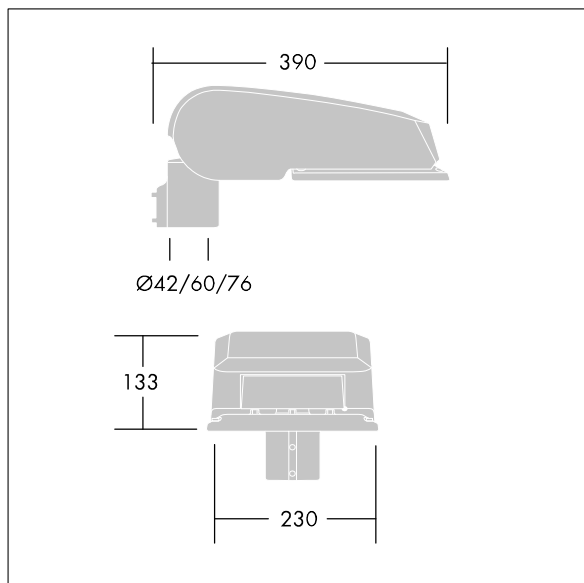

ISO 9223 C5		IP66	IK08					T <sub>a</sub> 25
----------------	--	------	------	--	--	--	--	-------------------

### CivITEQ

A small size LED road lighting lantern with 12 LEDs driven at 1,05A with Narrow Road optic. Electronic, fixed output control gear. Class II electrical, IP66, IK08. Housing: die-cast aluminium (EN AC-44300), Light grey 150 sanded textured (close to RAL9006). Enclosure: toughened flat glass. Screws: stainless steel, Ecolubric® treated. Supplied with Ø60mm spigot adaptor which can be fitted for post-top (0°/5°/10° tilt) or side-entry (-20°/-15°/-10°/-5°/0° tilt). BPxyz: Autonomous bi-power reduction (x: hours before midnight, y: hours after midnight, zz: reduction (%)) Complete with 4000K LED. Surge protection: 10kV single pulse common mode and 8kV multipulse common mode and 6kV multipulse differential mode. If permanent DALI system is connected, 6kV multipulse common and differential mode.

Dimensions: 390 x 230 x 133 mm  
 Luminaire input power: 40.5 W  
 Luminaire luminous flux: 5644 lm  
 Luminaire efficacy: 139 lm/W  
 Weight: 5.65 kg  
 Scx: 0.077 m<sup>2</sup>

TLG\_CTEQ\_F\_SMTP36LEDPDB.jpg