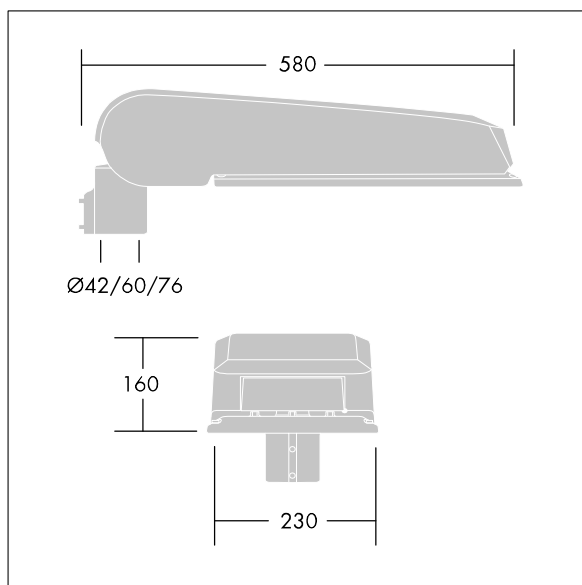

ISO 9223 C5		IP66	IK08						T <sub>a</sub> 25
----------------	--	------	------	--	--	--	--	--	-------------------

### CiviTEQ

A large size LED road lighting lantern with 60 LEDs driven at 700mA with Narrow Road optic. Electronic, fixed output control gear. Class II electrical, IP66, IK08. Housing: die-cast aluminium (EN AC-44300), Light grey 150 sanded textured (close to RAL9006). Enclosure: toughened flat glass. Screws: stainless steel, Ecolubric® treated. Supplied with Ø60mm spigot adaptor which can be fitted for post-top (0°/5°/10° tilt) or side-entry (-20°/-15°/-10°/-5°/0° tilt). BPxyz: Autonomous bi-power reduction (x: hours before midnight, y: hours after midnight, zz: reduction (%)) Complete with 4000K LED. Surge protection: 10kV single pulse common mode and 8kV multipulse common mode and 6kV multipulse differential mode. If permanent DALI system is connected, 6kV multipulse common and differential mode.

Dimensions: 580 x 230 x 160 mm  
 Luminaire input power: 124.8 W  
 Luminaire luminous flux: 19631 lm  
 Luminaire efficacy: 157 lm/W  
 Weight: 9.39 kg  
 Scx: 0.115 m<sup>2</sup>

TLG\_CTEQ\_F\_LMTP72LEDPDB.jpg