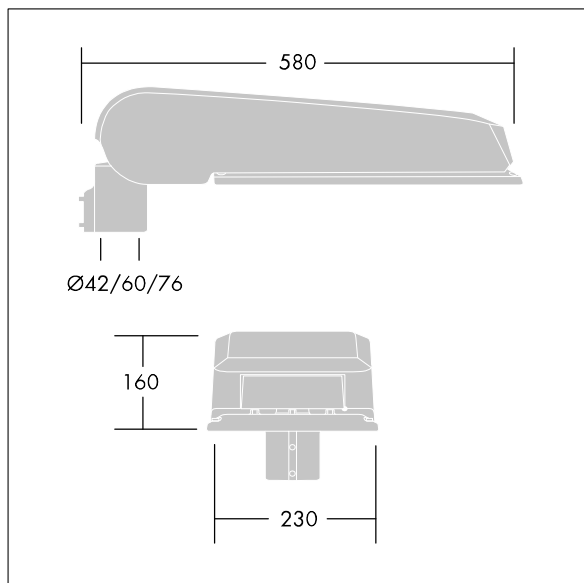

ISO 9223 C5		IP66	IK08						T _a 25
----------------	--	------	------	--	--	--	--	--	-------------------

CiviTEQ

A large size LED road lighting lantern with 72 LEDs driven at 500mA with Narrow Road optic. Electronic, fixed output control gear. Class II electrical, IP66, IK08. Housing: die-cast aluminium (EN AC-44300), Light grey 150 sanded textured (close to RAL9006). Enclosure: toughened flat glass. Screws: stainless steel, Ecolubric® treated. Supplied with Ø60mm spigot adaptor which can be fitted for post-top (0°/5°/10° tilt) or side-entry (-20°/-15°/-10°/-5°/0° tilt). BPxyz: Autonomous bi-power reduction (x: hours before midnight, y: hours after midnight, zz: reduction (%)) Complete with 4000K LED. Surge protection: 10kV single pulse common mode and 8kV multipulse common mode and 6kV multipulse differential mode. If permanent DALI system is connected, 6kV multipulse common and differential mode.

Dimensions: 580 x 230 x 160 mm
 Luminaire input power: 104.8 W
 Luminaire luminous flux: 17588 lm
 Luminaire efficacy: 168 lm/W
 Weight: 9.5 kg
 Scx: 0.115 m²

TLG_CTEQ_F_LMTP72LEDPDB.jpg

TLG_CETQ_M_L.wmf