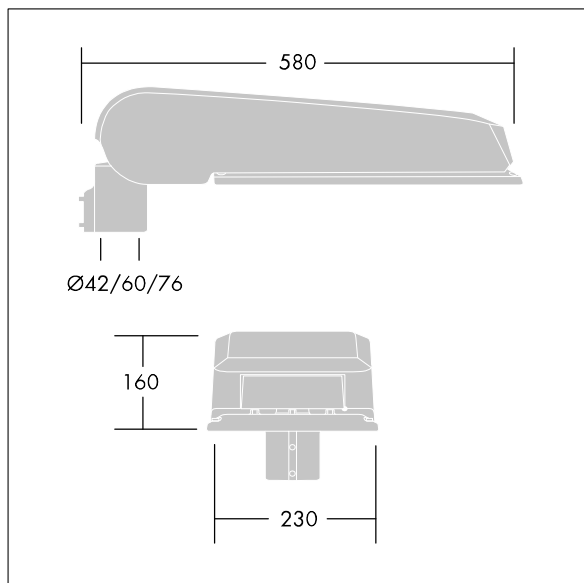

ISO 9223 C5		IP66	IK08					T <sub>a</sub> 25
----------------	--	------	------	--	--	--	--	-------------------

### CiviTEQ

A large size LED road lighting lantern with 72 LEDs driven at 700mA with Narrow Road optic. Electronic, fixed output control gear. Class II electrical, IP66, IK08. Housing: die-cast aluminium (EN AC-44300), Light grey 150 sanded textured (close to RAL9006). Enclosure: toughened flat glass. Screws: stainless steel, Ecolubric® treated. Supplied with Ø60mm spigot adaptor which can be fitted for post-top (0°/5°/10° tilt) or side-entry (-20°/-15°/-10°/-5°/0° tilt). BPxyz: Autonomous bi-power reduction (x: hours before midnight, y: hours after midnight, zz: reduction (%)) Complete with 4000K LED. Surge protection: 10kV single pulse common mode and 8kV multipulse common mode and 6kV multipulse differential mode. If permanent DALI system is connected, 6kV multipulse common and differential mode.

Dimensions: 580 x 230 x 160 mm  
 Luminaire input power: 147.3 W  
 Luminaire luminous flux: 23222 lm  
 Luminaire efficacy: 158 lm/W  
 Weight: 9.47 kg  
 Scx: 0.115 m<sup>2</sup>

TLG\_CTEQ\_F\_LMTP72LEDPDB.jpg