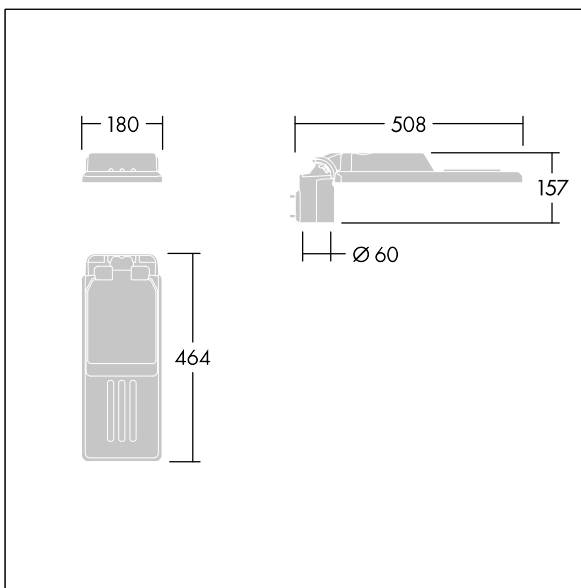

96636339 IS XS 24L70-730 NR CL2 WS0.3 M60 GY-S

Isaro

A discrete and flexible road and street lantern with durable high performance. Programmable LED driver, set for fixed output, driving 24 LEDs at 700mA. Body: extra small size, die-cast aluminium (EN AC-44300), powder coated textured Light grey textured (150) - partly painted. Shaft: Light grey textured (150) - partly painted/unpainted. Cover: Extra White glass. Fixings: stainless steel with anti-galvanic treatment. narrow road optic, with Colour Rendering Index min.: 70, Correlated colour temperature*: 3000 Kelvin LEDs supplied. Class II electrical, Impact strength: IK08, IP66, Ta max.: °C. Supplied with Ø60mm spigot adaptor which can be fitted for post-top (0°/5°/10° tilt) or side-entry (-20°/-15°/-10°/-5°/0° tilt). Pre-wired with 0.3m, 1.5mm² H07RN-F cable.

Dimensions: 508 x 180 x 157 mm
 Luminaire input power: 51.2 W
 Luminaire luminous flux: 7018 lm
 Luminaire efficacy: 137 lm/W
 Weight: 3.27 kg
 Scx: 0.028 m²

TLG_ISLC_F_XS_ZU_SR.jpg

TLG_ISLC_M_XSMTP60.wmf