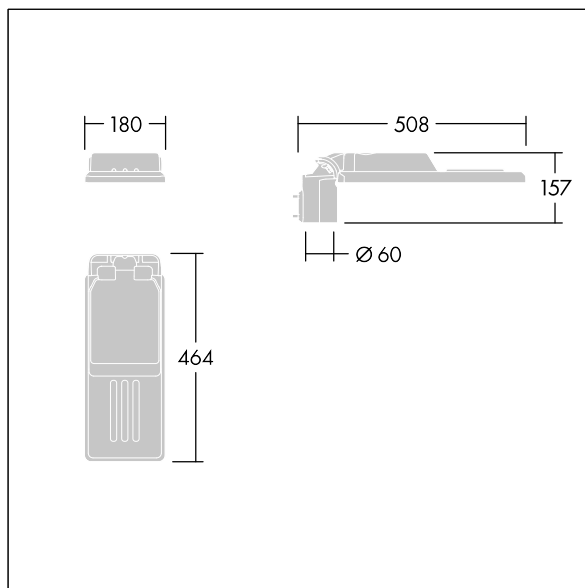

## 96636341 IS XS 24L35-730 NR CL1 WS0.3 M60 GY-S

### Isaro

A discrete and flexible road and street lantern with durable high performance. Programmable LED driver, set for fixed output, driving 24 LEDs at 350mA. Body: extra small size, die-cast aluminium (EN AC-44300), powder coated textured Light grey textured (150) - partly painted. Shaft: Light grey textured (150) - partly painted/unpainted. Cover: Extra White glass. Fixings: stainless steel with anti-galvanic treatment. narrow road optic, with Colour Rendering Index min.: 70, Correlated colour temperature\*: 3000 Kelvin LEDs supplied. Class I electrical, Impact strength: IK08, IP66, Ta max.: °C. Supplied with Ø60mm spigot adaptor which can be fitted for post-top (0°/5°/10° tilt) or side-entry (-20°/-15°/-10°/-5°/0° tilt). Pre-wired with 0.3m, 1.5mm<sup>2</sup> H07RN-F cable.

Dimensions: 508 x 180 x 157 mm  
 Luminaire input power: 25.7 W  
 Luminaire luminous flux: 3821 lm  
 Luminaire efficacy: 149 lm/W  
 Weight: 3.3 kg  
 Scx: 0.028 m<sup>2</sup>

TLG\_ISLC\_F\_XS\_ZU\_SR.jpg