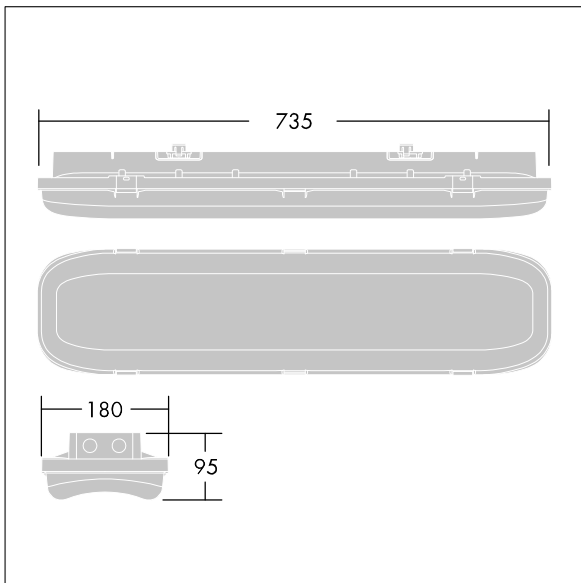

TLG_FORL_M_LED.wmf