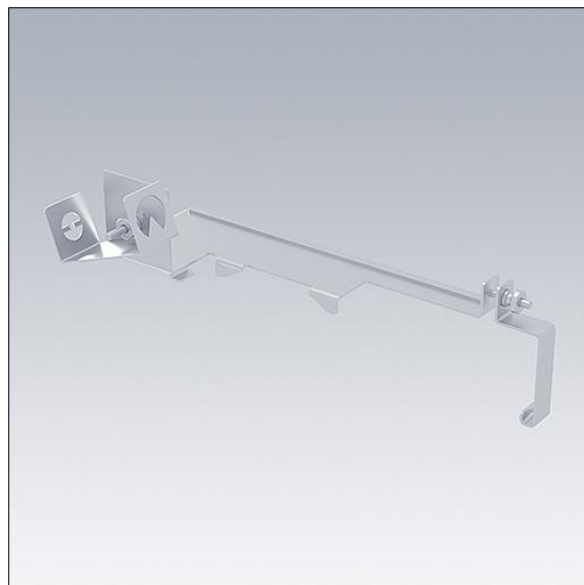

Areaflood Pro 2

96636419 AFP2 AIMING DEVICE

THORN

Areaflood Pro 2

Mechanical aiming device to assist with the on-site adjustment of orientation and tilting for Areaflood Pro 2 Medium and Large floodlights.