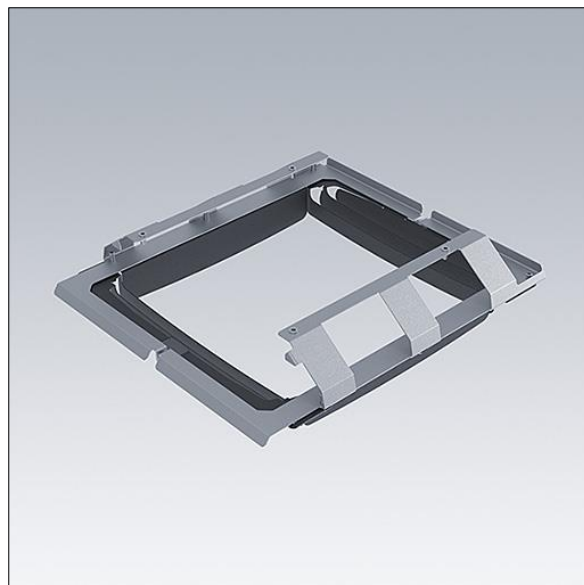

Areaflood Pro 2

96636424 AFP2 EXTERNAL LOUVERS SMALL

THORN

Areaflood Pro 2

Louvre kit for Areaflood Pro 2 Small. The light can be cut-off from the front, back, left or right and there is also the possibility to do all at the same time due to the careful design. Suitable for installation before or after installation on site. Finished black (close to RAL9005).

TLG_AFP2_F_LV2.jpg