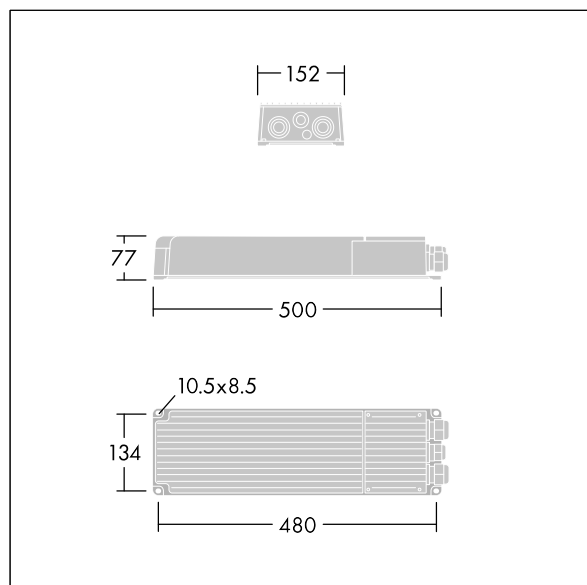

Altis Gen5

96684147 ALG5 GB LE 2100W 1.40A 550V 3CH DA

IP66	IK08				T _a 45	
------	------	---	---	---	-------------------	--

Altis Gen5

Class I, DALI 2 programmable gearbox, with 3 independent output channels and IP66 enclosure, for TV broadcasting applications. Suitable for dedicated 432 / 456 / 480 / 504 LED Altis floodlight, to be installed remotely up to 200m from the floodlight. Nominal input voltage: 200-440, output current 1400mA with DALI 2 configurable single-channel, IEEE 1789 flicker recommended practice compliant suitable for super slow motion camera filming, surge level 10kV for both common mode and differential.

Connection from mains via terminal blocks. Mains supply must be fused according to local safety regulations.

Weight: 5.8 kg.

TLG_ALG5_F_GB_LE_2100W.jpg

TLG_ALG5_M_GB_LE_2100W.wmf