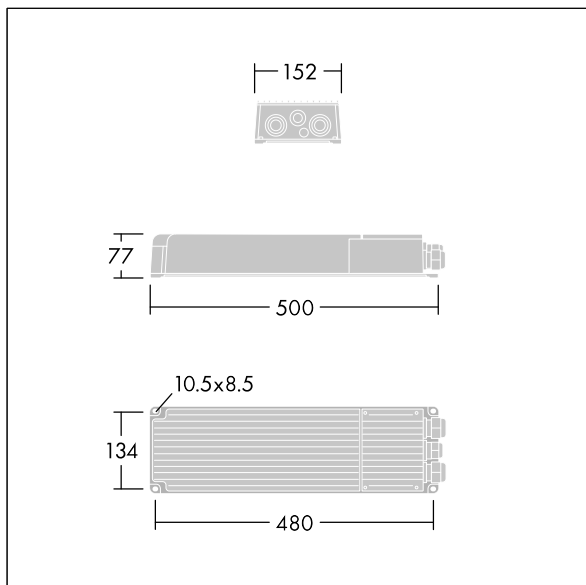

Altis Gen5

96684148 ALG5 GB LE 2100W 1.05A 550V 3CH DA

IP66	IK08				T _a 45
------	------	---	---	---	-------------------

Altis Gen5

Class I, DALI 2 programmable gearbox, with 3 independent output channels and IP66 enclosure, for TV broadcasting applications. Suitable for dedicated 432 / 456 / 480 / 504 LED Altis floodlight, to be installed remotely up to 200m from the floodlight. Nominal input voltage: 200-440, output current with DALI 2 configurable single-channel, IEEE 1789 flicker recommended practice compliant suitable for super slow motion camera filming, surge level 10kV for both common mode and differential.

Connection from mains via terminal blocks. Mains supply must be fused according to local safety regulations.

Weight: 5.8 kg.

TLG_ALG5_F_GB_LE_2100W.jpg

TLG_ALG5_M_GB_LE_2100W.wmf