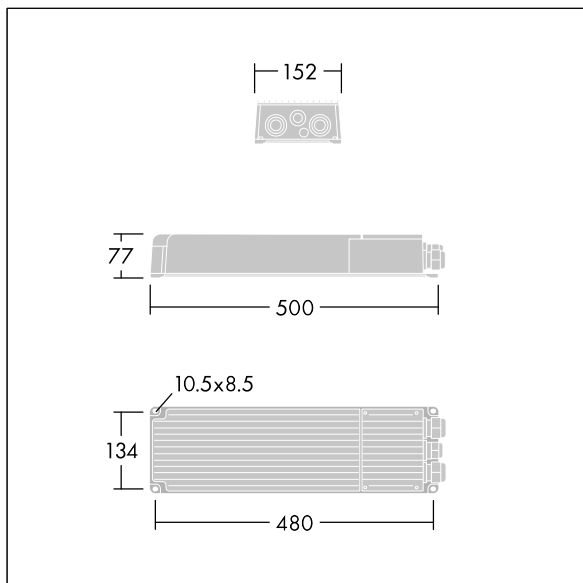

## Altis Gen5

Class I, DALI 2 programmable gearbox, with 3 independent output channels and IP66 enclosure, for TV broadcasting applications. Suitable for dedicated 432 / 456 / 480 / 504 LED Altis floodlight, to be installed remotely up to 200m from the floodlight. Nominal input voltage: 200-440, output current 850mA with DALI 2 configurable single-channel, IEEE 1789 flicker recommended practice compliant suitable for super slow motion camera filming, surge level 10kV for both common mode and differential.

Connection from mains via terminal blocks. Mains supply must be fused according to local safety regulations.

Weight: 5.8 kg.

TLG\_ALG5\_F\_GB\_LE\_2100W.jpg

TLG\_ALG5\_M\_GB\_LE\_2100W.wmf

All values marked with an \* are rated values. Unless stated otherwise, the values apply to an ambient temperature of 25°C.