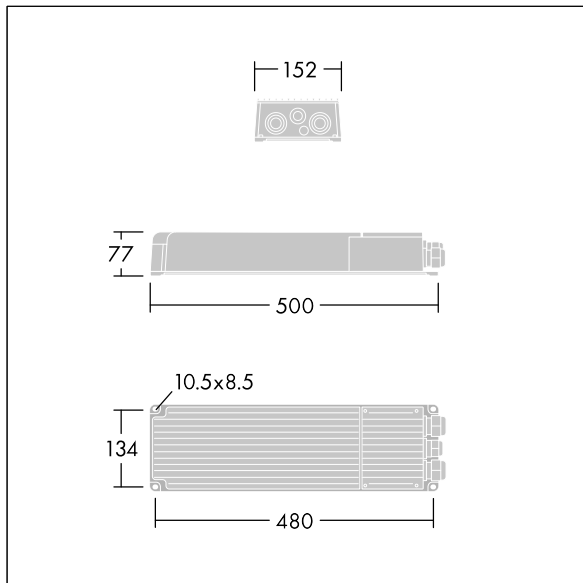

Altis Gen5

96688776 ALG5 GB LE 2100W 1.25A 550V 3CH DA

IP66	IK08				T _a 45
------	------	---	---	---	-------------------

Altis Gen5

Class I, DALI 2 programmable gearbox, with 3 independent output channels and IP66 enclosure, for TV broadcasting applications. Suitable for dedicated 432 / 456 / 480 / 504 LED Altis floodlight, to be installed remotely up to 200m from the floodlight. Nominal input voltage: 200-440, output current 1250mA with DALI 2 configurable single-channel, IEEE 1789 flicker recommended practice compliant suitable for super slow motion camera filming, surge level 10kV for both common mode and differential.

Connection from mains via terminal blocks. Mains supply must be fused according to local safety regulations.

Weight: 5.6 kg.

TLG_ALG5_F_GB_LE_2100W.jpg

TLG_ALG5_M_GB_LE_2100W.wmf