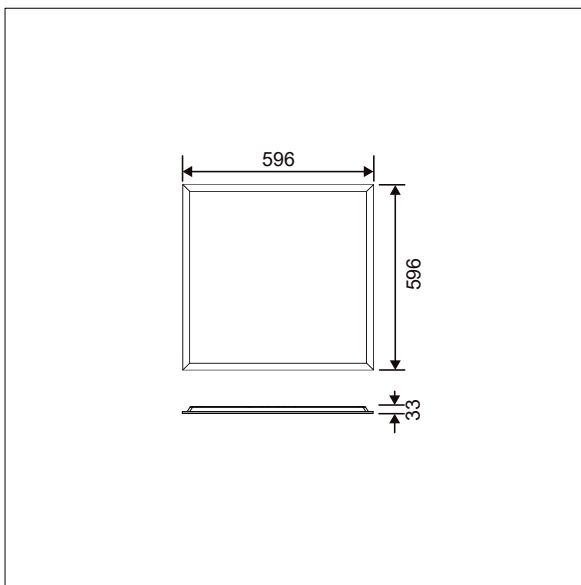

TLG_RYLL_M_66_LD.wmf

All values marked with an * are rated values. Thorn uses tried and tested components from leading suppliers, however there may be isolated instances of technology-related failures of individual LEDs during the rated product lifetime. International standards set the tolerance in initial flux and connected load at $\pm 10\%$. Unless stated otherwise, the values apply to an ambient temperature of 25°C.

Thorn Lighting is constantly developing and improving its products. The right is reserved to change specifications without prior notification or public announcement.
© Thorn Lighting