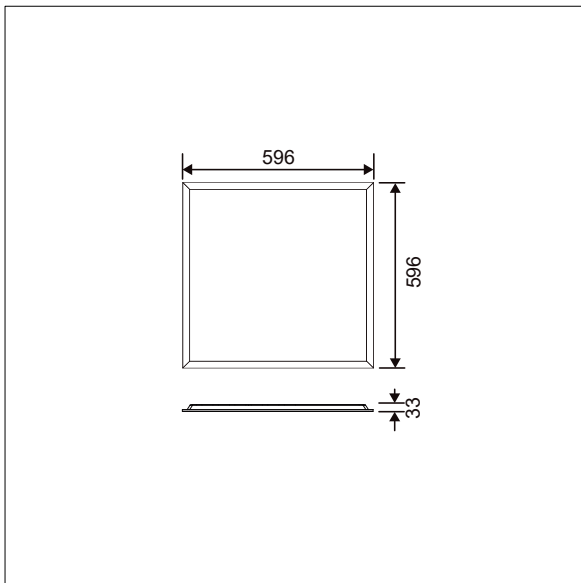

TLG_RYLL_M_66_LD.wmf

All values marked with an * are rated values. Thorn uses tried and tested components from leading suppliers, however there may be isolated instances of technology-related failures of individual LEDs during the rated product lifetime. International standards set the tolerance in initial flux and connected load at $\pm 10\%$. Unless stated otherwise, the values apply to an ambient temperature of 25°C.

Thorn Lighting is constantly developing and improving its products. The right is reserved to change specifications without prior notification or public announcement.
© Thorn Lighting