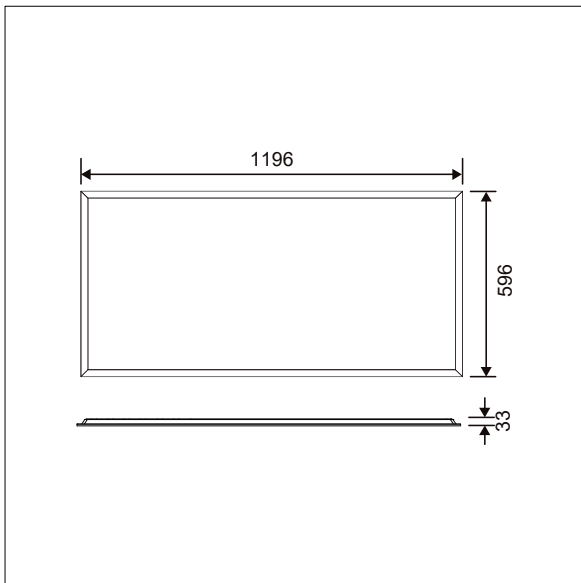

TLG_RYLL_M_126_LD.wmf

All values marked with an * are rated values. Thorn uses tried and tested components from leading suppliers, however there may be isolated instances of technology-related failures of individual LEDs during the rated product lifetime. International standards set the tolerance in initial flux and connected load at $\pm 10\%$. Unless stated otherwise, the values apply to an ambient temperature of 25°C.

Thorn Lighting is constantly developing and improving its products. The right is reserved to change specifications without prior notification or public announcement.
© Thorn Lighting