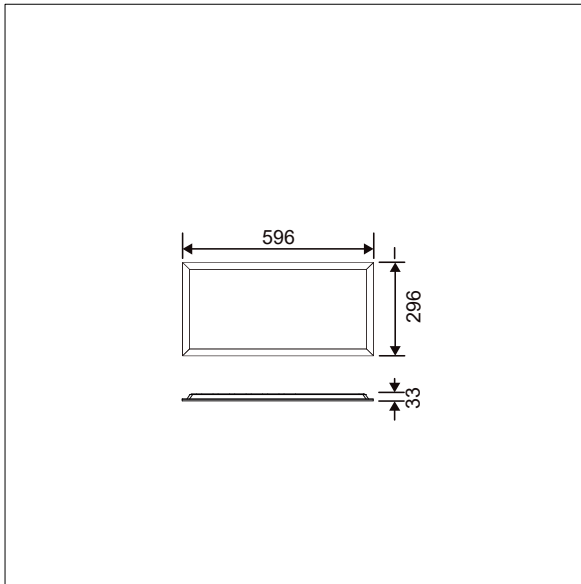

TLG_RYLL_M_63_LD.wmf

All values marked with an * are rated values. Thorn uses tried and tested components from leading suppliers, however there may be isolated instances of technology-related failures of individual LEDs during the rated product lifetime. International standards set the tolerance in initial flux and connected load at $\pm 10\%$. Unless stated otherwise, the values apply to an ambient temperature of 25°C.

Thorn Lighting is constantly developing and improving its products. The right is reserved to change specifications without prior notification or public announcement.
© Thorn Lighting