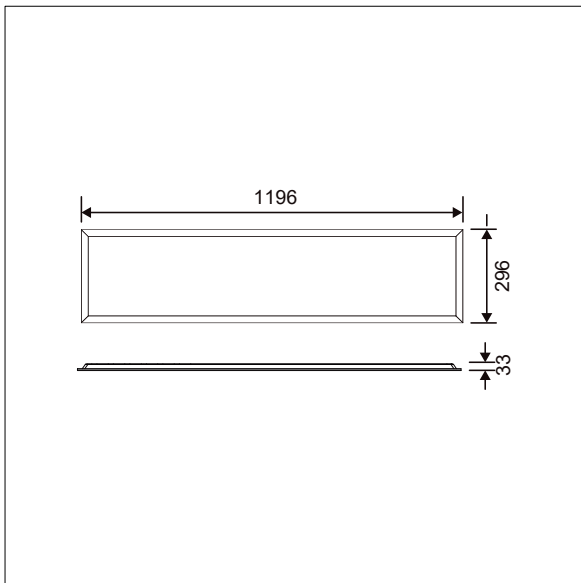

TLG_RYLL_M_123_LD.wmf

All values marked with an * are rated values. Thorn uses tried and tested components from leading suppliers, however there may be isolated instances of technology-related failures of individual LEDs during the rated product lifetime. International standards set the tolerance in initial flux and connected load at ±10%. Unless stated otherwise, the values apply to an ambient temperature of 25°C.

Thorn Lighting is constantly developing and improving its products. The right is reserved to change specifications without prior notification or public announcement.
© Thorn Lighting