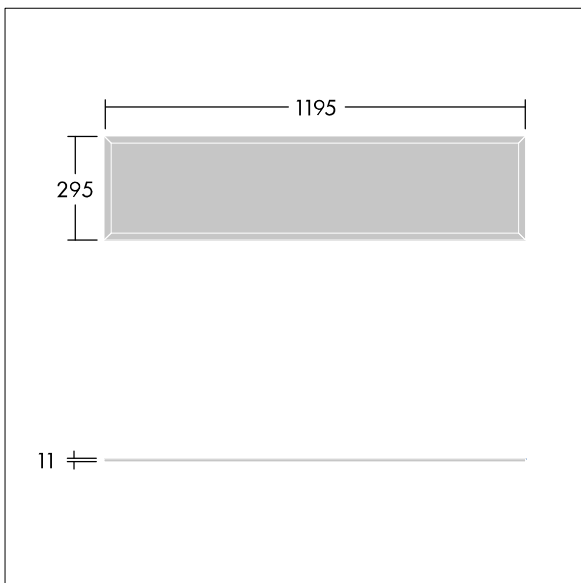

TLG_RYLL_M_LD1.wmf

All values marked with an * are rated values. Thorn uses tried and tested components from leading suppliers, however there may be isolated instances of technology-related failures of individual LEDs during the rated product lifetime. International standards set the tolerance in initial flux and connected load at $\pm 10\%$. Unless stated otherwise, the values apply to an ambient temperature of 25°C.