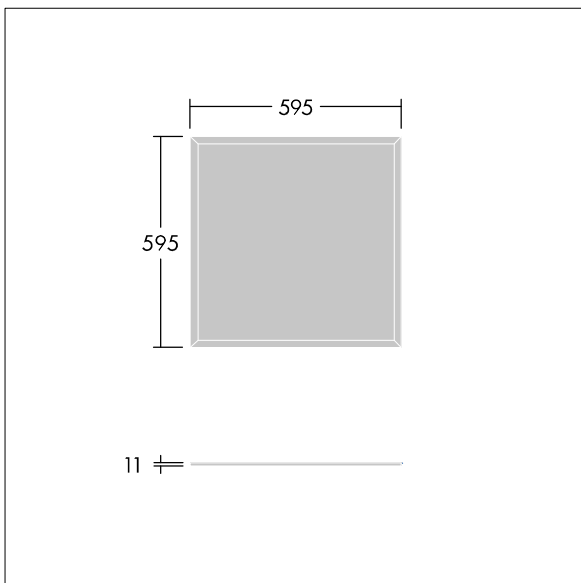

TLG_RYLL_M_LD3.wmf