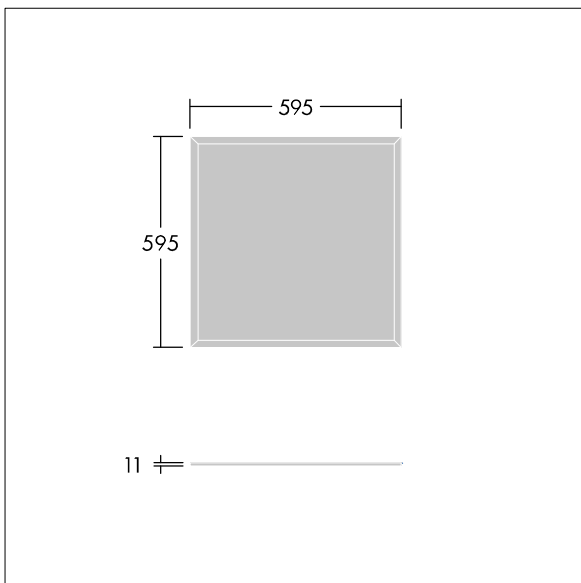

TLG_RYLL_M_LD3.wmf

All values marked with an * are rated values. Thorn uses tried and tested components from leading suppliers, however there may be isolated instances of technology-related failures of individual LEDs during the rated product lifetime. International standards set the tolerance in initial flux and connected load at $\pm 10\%$. Unless stated otherwise, the values apply to an ambient temperature of 25°C.

Thorn Lighting is constantly developing and improving its products. The right is reserved to change specifications without prior notification or public announcement.
© Thorn Lighting