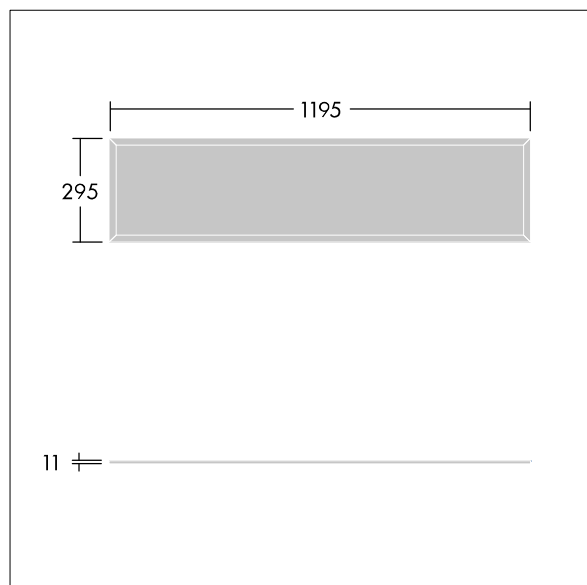

TLG_RYLL_M_LD1.wmf

All values marked with an * are rated values. Thorn uses tried and tested components from leading suppliers, however there may be isolated instances of technology-related failures of individual LEDs during the rated product lifetime. International standards set the tolerance in initial flux and connected load at $\pm 10\%$. Unless stated otherwise, the values apply to an ambient temperature of 25°C.

Thorn Lighting is constantly developing and improving its products. The right is reserved to change specifications without prior notification or public announcement.
© Thorn Lighting