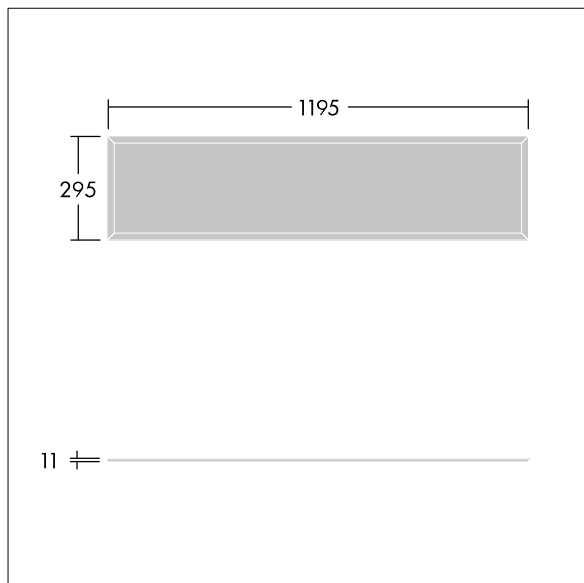

TLG_RYLL_M_LD1.wmf

All values marked with an * are rated values. Thorn uses tried and tested components from leading suppliers, however there may be isolated instances of technology-related failures of individual LEDs during the rated product lifetime. International standards set the tolerance in initial flux and connected load at $\pm 10\%$. Unless stated otherwise, the values apply to an ambient temperature of 25°C.